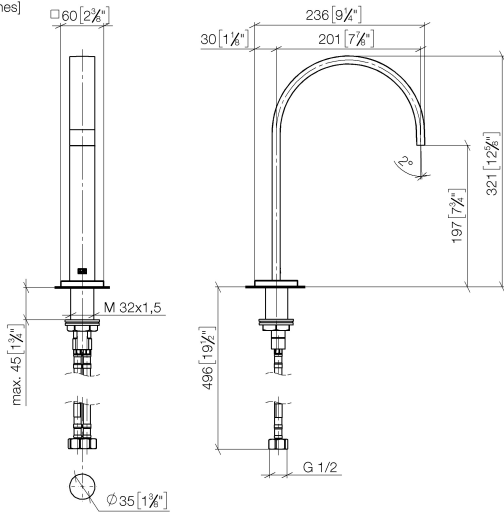

MEM Deck-mounted basin spout without pop-up waste - Champagne (22kt Gold)

MEM

13 716 782

- 200mm projection
- fixed spout
- rectangular, air-enriched flow
- height of mixer 321 mm
- height up to aerator 190 mm
- hole diameter 35 mm
- rosette 60 x 60 mm
- 2x screw-in M 10 x 1 pressure hose, leak-tested
- 1/2" connection
- max. flow 5.7 l/min
- lead-free
- This product can help a building meet the requirements of Green Building Rating Systems, e.g. LEED®, BREEAM®, DGNB

	Champagne (22kt Gold)	13 716 782-47
	Chrome	13 716 782-00
	Brushed Platinum	13 716 782-06
	Platinum	13 716 782-08
	Dark Chrome	13 716 782-19
	Brushed Durabress (23kt Gold)	13 716 782-28
	Brushed Champagne (22kt Gold)	13 716 782-46
	Brushed Dark Platinum	13 716 782-99

13 716 782
mm [inches]

Flow rate chart

Certificates

GDV_0400289.

MEM Deck-mounted basin spout without pop-up waste - Champagne (22kt Gold)

MEM

13 716 782
Parts for other
finishes can be found
here: [Chrome](#)